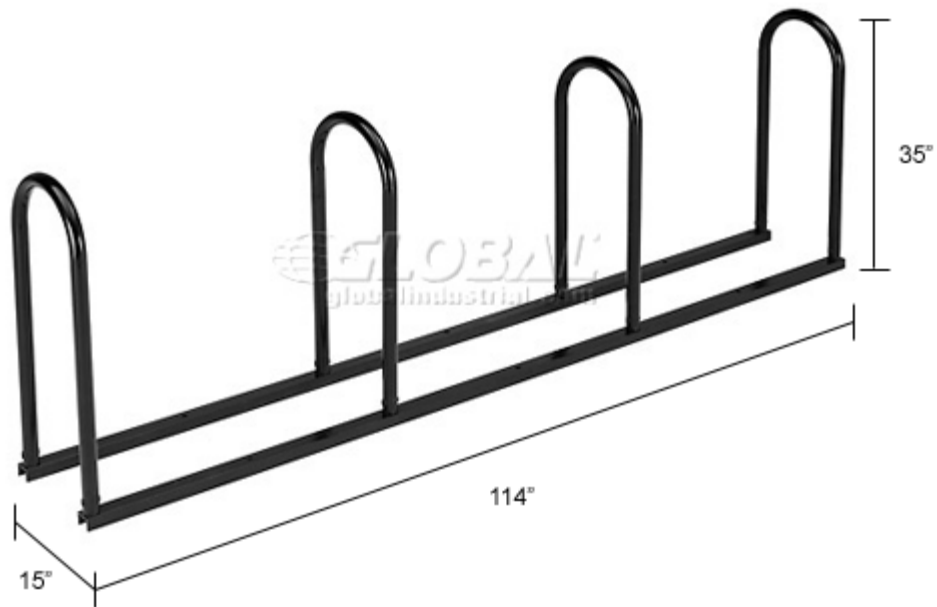

## STADIUM BIKE RACKS Unassembled 8 Bike Rack

Bike racks are great for use around stadiums, parks, athletic fields and more. U-rail bike rails allow double sided bike storage. Stores bicycles in upright position. Black powder coat finish. Unassembled racks are made using 1-5/8" diameter x .098 thick tubular steel. U-rails easily attach to U-channel base rails for assembly. Base rails allow freestanding, portable use or can be anchored (mounting hardware not included).

U-Rails Easily  
Attach to Base  
for Quick Assembly

U-Channel Base Rails  
Allow Freestanding Use or  
Can Be Anchored  
(Mounting Hardware Not Included)

Accepts Bike Locks  
and Security Cables  
to Secure Bicycles  
in the Upright Position  
(Locks Not Included)

Four U-Rails Allow Double-Sided Bike Attachment to Hold up to 8 Bikes

#### Product Specifications

|                             |                        |
|-----------------------------|------------------------|
| <b>LENGTH INCHES</b>        | 114                    |
| <b>DEPTH INCHES</b>         | 15                     |
| <b>HEIGHT INCHES</b>        | 35                     |
| <b>COLOR FINISH</b>         | Black                  |
| <b>ASSEMBLY</b>             | Unassembled            |
| <b>BIKE SPACING</b>         | 34-3/8                 |
| <b>CONSTRUCTION</b>         | Steel                  |
| <b>MOUNT TYPE</b>           | Free Standing/Anchored |
| <b>TUBE DIAMETER INCHES</b> | 1-5/8                  |
| <b>TYPE</b>                 | 8-Bike                 |
| <b>WEIGHT LBS</b>           | 94                     |