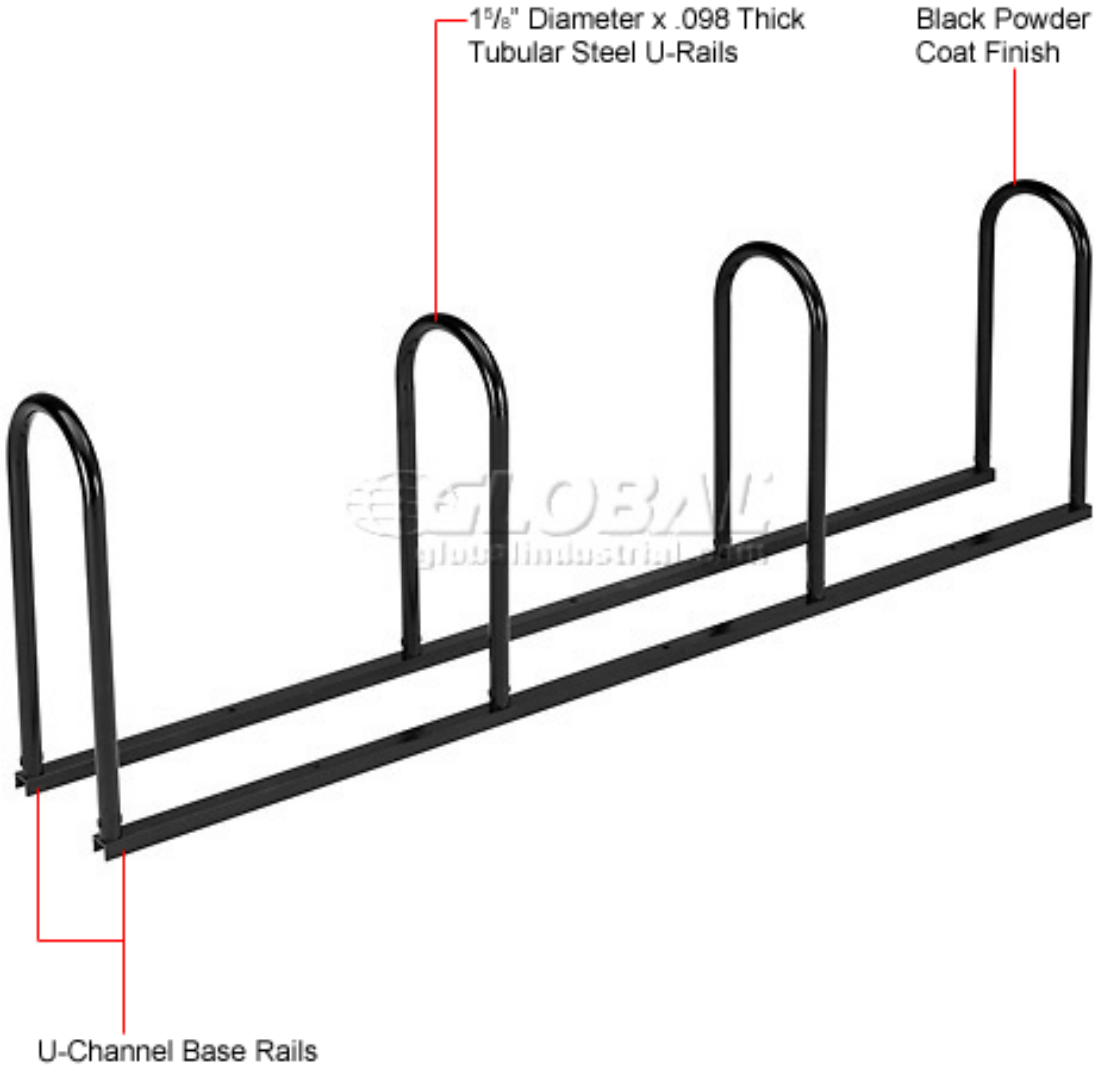

## STADIUM BIKE RACKS Unassembled 8 Bike Rack

Bike racks are great for use around stadiums, parks, athletic fields and more. U-rail bike rails allow double sided bike storage. Stores bicycles in upright position. Black powder coat finish. Unassembled racks are made using 1-5/8" diameter x .098 thick tubular steel. U-rails easily attach to U-channel base rails for assembly. Base rails allow freestanding, portable use or can be anchored (mounting hardware not included).

U-Rails Easily  
Attach to Base  
for Quick Assembly

U-Channel Base Rails  
Allow Freestanding Use or  
Can Be Anchored  
(Mounting Hardware Not Included)

Accepts Bike Locks  
and Security Cables  
to Secure Bicycles  
in the Upright Position  
(Locks Not Included)

Four U-Rails Allow Double-Sided Bike Attachment to Hold up to 8 Bikes

#### Product Specifications

|                             |                        |
|-----------------------------|------------------------|
| <b>LENGTH INCHES</b>        | 114                    |
| <b>DEPTH INCHES</b>         | 15                     |
| <b>HEIGHT INCHES</b>        | 35                     |
| <b>COLOR FINISH</b>         | Black                  |
| <b>ASSEMBLY</b>             | Unassembled            |
| <b>BIKE SPACING</b>         | 34-3/8                 |
| <b>CONSTRUCTION</b>         | Steel                  |
| <b>MOUNT TYPE</b>           | Free Standing/Anchored |
| <b>TUBE DIAMETER INCHES</b> | 1-5/8                  |
| <b>TYPE</b>                 | 8-Bike                 |
| <b>WEIGHT LBS</b>           | 94                     |